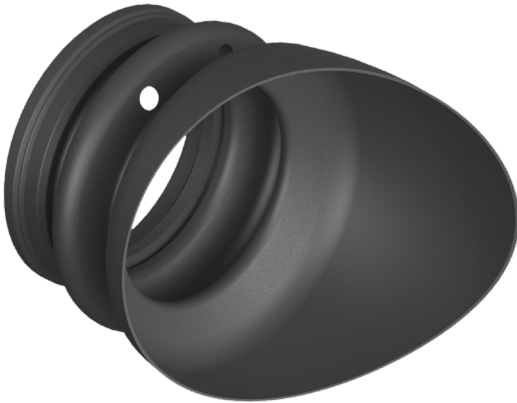

Eyecup

Order-No.: 240061

The eyecup is certainly the most useful accessory for users who use the device tactically or for hunting. Even the simple eyecup prevents the leakage of stray light when the TILO is used as monocular. This means that the user remains unseen even in the dark for wildlife and humans.

The eyecup is simply attached to the receptacle.

Another positive side effect of the eyepiece is that it provides additional protection against the scratching of the eyepiece lens.

Suitable for all TILO devices.